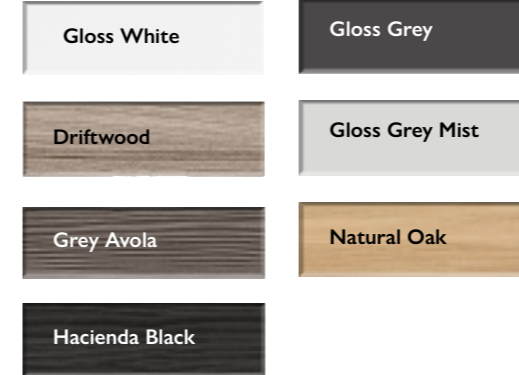

SMART Stand Alone Units

WALL HUNG FULL DEPTH

800mm Vanity Unit & Basin

W800 x D355 x H579mm
2 Drawer

Colour	Basin 1	Basin 2
Gloss White	FCBWAE	FBZG
Driftwood	FCBDAE	FBZH
Grey Avola	FCBAAE	FBZI
Hacienda Black	FCBHAE	FBZJ
Gloss Grey	FCBLAE	FBZK
Gloss Grey Mist	FUGBE	FBZL
Natural Oak	FCBOAE	FBZM

600mm Vanity Unit & Basin

W600 x D355 x H579mm 2 Door

Colour	Basin 1	Basin 2
Gloss White	FCBWAJ	FBZN
Driftwood	FCBDAJ	FBZO
Grey Avola	FCBAAJ	FBZP
Hacienda Black	FCBHAI	FBZQ
Gloss Grey	FCBLAJ	FBZR
Gloss Grey Mist	FUGAU	FBZS
Natural Oak	FCBOAJ	FBZT

600mm Vanity Unit & Basin

W600 x D355 x H579mm 2 Drawer

Colour	Basin 1	Basin 2
Gloss White	FCZP	FCZW
Driftwood	FCZQ	FCZX
Grey Avola	FCZR	FCZY
Hacienda Black	FCZS	FCZZ
Gloss Grey	FCZT	FDZA
Gloss Grey Mist	FCZU	FDZB
Natural Oak	FCZV	FDZC

500mm Vanity Unit & Basin

W500 x D355 x H579mm 2 Door

Colour	Basin 1	Basin 2
Gloss White	FCBWAD	FBZU
Driftwood	FCBDAD	FBZV
Grey Avola	FCBAAD	FBZW
Hacienda Black	FCBHAD	FBZX
Gloss Grey	FCBLAD	FBZY
Gloss Grey Mist	FUGAX	FBZZ
Natural Oak	FCBOAD	FCZA

500mm Vanity Unit & Basin

W500 x D355 x H579mm 2 Drawer

Basin 1	Basin 2
FCZB	FCZI
FCZC	FCZJ
FCZD	FCZK
FCZE	FCZL
FCZF	FCZM
FCZG	FCZN
FCZH	FCZO

400mm Vanity Unit & Basin

W400 x D355 x H579mm 2 Drawer

Basin 1
FDZD
FDZE
FDZF
FDZG
FDZH
FDZI
FDZJ

FLOOR STANDING SLIMLINE

600mm Vanity Unit & Basin

W600 x D255 x H904mm 2 Door

Colour	
Gloss White	FCBWF
Driftwood	FCBDF
Grey Avola	FCBAF
Hacienda Black	FCBHF
Gloss Grey	FCBLF
Gloss Grey Mist	FUGAZ
Natural Oak	FCBOF

500mm Vanity Unit & Basin

W500 x D255 x H904mm 2 Door

Colour	
Gloss White	FCBWV
Driftwood	FCBDV
Grey Avola	FCBAV
Hacienda Black	FCBHV
Gloss Grey	FCBLV
Gloss Grey Mist	FUGAP
Natural Oak	FCBOV

400mm Vanity Unit & Basin

W400 x D255 x H904mm 1 Door