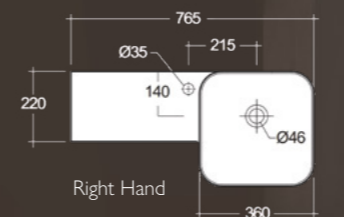

The **RAK Petit Collection**

Premium
COLLECTION

RAK
CERAMICS

RAK-Petit is the second chapter of the successful collaboration with Maurizio Scutellà. A design driven collection of small washbasins that address the theme of small spaces: with minimal shapes and small dimensions, RAK-Petit is perfect for small but special bathrooms.

'ask one of our friendly team for more details'

Square Wash Basin	
FTXY	LH
FTXZ	RH

Round Wash Basin	
FTXW	LH
FTXX	RH

Units	
Pure White	FTZA
Urban Grey	FTZB
Scandinavian Oak	FTZC
Grey Elm	FTZD
Mocha Walnut	FTZE

Bottle Trap	FTZF

Mirror	FTZG