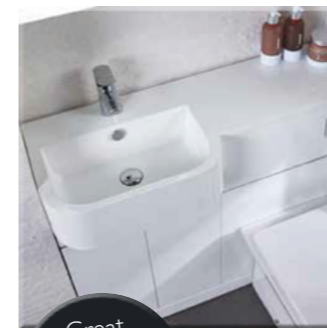

1000mm Furniture Run - Left
W1000 x D380 x H845 mm

Gloss White	FCBWLH
Gloss Light Grey	VFLT
Gloss Clay	FCBCL
Oxford Blue	MUAA
Tundra	MUAB
Wood	MUAB
Havana Oak	FCBHLH
Basin	FBTLH

Great for fitting in a recess