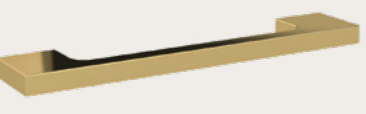

Brushed Brass Slim Designer D Handle
128mm centres FHAS