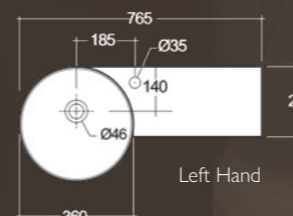

Right Hand

Left Hand

RAK-Petit is the second chapter of the successful collaboration with Maurizio Scutellà. A design driven collection of small washbasins that address the theme of small spaces: with minimal shapes and small dimensions, RAK-Petit is perfect for small but special bathrooms.

'ask one of our friendly team for more details'

Square Wash Basin	
FTXY	LH
FTXZ	RH

Round Wash Basin	
FTXW	LH
FTXX	RH

Units	
Pure White	FTZA
Urban Grey	FTZB
Scandinavian Oak	FTZC
Grey Elm	FTZD
Mocha Walnut	FTZE

Bottle Trap	FTZF

Mirror	FTZG