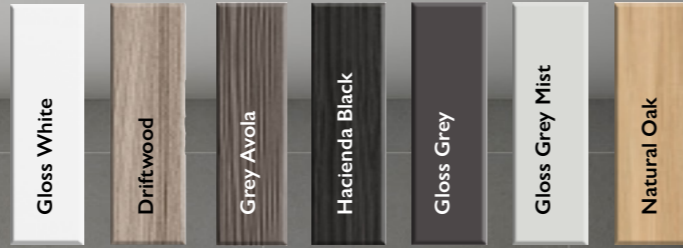

Cashmere Gloss | FACL
Grey Gloss | FALH

400mm Tall Unit
W400 x D253 x H1433mm
1 Door

Cashmere Gloss | FACDD
Grey Gloss | FALBB

SMART Integrated Units

Hudson Reed

Designed to fill small or large bathroom spaces. We have carefully balanced choice and flexibility with aesthetics and storage to help you create an exceptional suite.

- Wide palette of colours reflects the very latest in tonal trends as well as traditional favourites. We can help you create a perfectly harmonious look.
- Choose from a selection of Ceramic and Polymarble basin designs.
- Complete the look from our selection of worktops.
- Choose as many or as few units as you like to suit your storage needs.