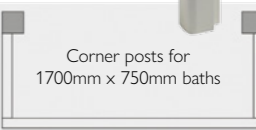

700mm Bath Panel W695 x D22x H500mm

Linen White	VPLWC
Matt Dark Grey	VPDGA
Pebble Grey	VPPGC

Bath Corner Post

W50 x D50 x H500mm

Linen White	VPLWA
Matt Dark Grey	VPPGA
Pebble Grey	VPGMA

A corner post enables panels to be adapted for use with 1800 x 800mm or 1700 x 750mm baths

600mm Freestanding Unit
W600 x D500 x H860mm

Linen White	VFLWJ
Pebble Grey	FTFG
Matt Dark Grey	VFDGL

1TH basin	VBQ
2TH basin	VBQZ

600mm Freestanding Unit with Underslung Basin
W580 x D530 x H930mm

Linen White	FTFB
Pebble Grey	FTFA
Matt Dark Grey	FTFC