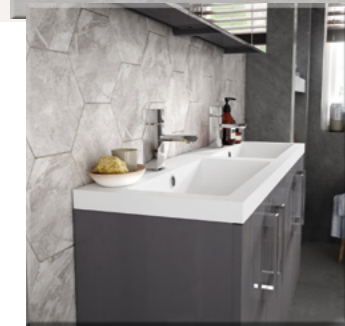

SMART Stand Alone Units

WALL HUNG DUAL BASINS

Colour	Basin 1	Basin 2
Gloss White	FCBWAG	GXAI
Driftwood	FCBDAG	GXAJ
Grey Avola	FCBAAG	GXAK
Hacienda Black	FCBHAG	GXAL
Gloss Grey	FCBLAG	GXAM
Gloss Grey Mist	FUGGR	GXAN
Natural Oak	FCBOAG	GXAO

Colour	Basin 1	Basin 2
Gloss White	FCBWAF	GXAQ
Driftwood	FCBDAF	GXAR
Grey Avola	FCBAAF	GXAS
Hacienda Black	FCBHAF	GXAT
Gloss Grey	FCBLAF	GXAU
Gloss Grey Mist	GXAP	GXAV
Natural Oak	FCBOAF	GXAW

Basin 2 - Ceramic
50mm Profile

FLOOR STANDING FULL DEPTH

DUAL BASIN

600mm Vanity Unit & Basin
W600 x D355 x H904mm 2 Door

Colour	Basin 1	Basin 2
Gloss White	FCBWG	GXAX
Driftwood	FCBDG	GXAY
Grey Avola	FCBAG	GXAZ
Hacienda Black	FCBHG	FBWO
Gloss Grey	FCBLG	FBWP
Gloss Grey Mist	FUGBB	FBWQ
Natural Oak	FCBOG	FBWR

Colour	Basin 1	Basin 2
Gloss White	FCBWAH	GXAB
Driftwood	FCBDAH	GXAC
Grey Avola	FCBAAH	GXAD
Hacienda Black	FCBHAH	GXAE
Gloss Grey	FCBLAH	GXAF
Gloss Grey Mist	FUGGP	FUGGQ
Natural Oak	FCBOAH	GXAH

Colour	Basin 1	Basin 2
Gloss White	FCBWAB	FBWZ
Driftwood	FCBDAB	FBZA
Grey Avola	FCBAAB	FBZB
Hacienda Black	FCBHAB	FBZC
Gloss Grey	FCBLAB	FBZD
Gloss Grey Mist	FUGBG	FBZE
Natural Oak	FCBOAB	FBZF

500mm Vanity Unit & Basin
W500 x D355 x H904mm 2 Door

Colour	Basin 1	Basin 2
Gloss White	FCBWVX	FBWS
Driftwood	FCBDX	FBWT
Grey Avola	FCBAX	FBWU
Hacienda Black	FCBHX	FBWV
Gloss Grey	FCBLX	FBWVW
Gloss Grey Mist	FUGAR	FBWX
Natural Oak	FCBOX	FBWY

Colour	Basin 1
Gloss White	FCBWVW
Driftwood	FCBDW
Grey Avola	FCBAW
Hacienda Black	FCBHW
Gloss Grey	FCBLW
Gloss Grey Mist	FUGBJ
Natural Oak	FCBOW

Colour	
Gloss White	FCBWT
Driftwood	FCBDT
Grey Avola	FCBAT
Hacienda Black	FCBHT
Gloss Grey	FCBLT
Gloss Grey Mist	FUGBD
Natural Oak	FCBOT

Colour	
Gloss White	FCBWE
Driftwood	FCBDE
Grey Avola	FCBAE
Hacienda Black	FCBHE
Gloss Grey	FCBLE
Gloss Grey Mist	FUGAT
Natural Oak	FCBOE