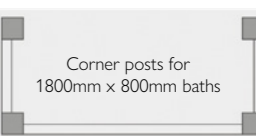

700mm Bath Panel W695 x D22x H500mm

Linen White	VPLWC
Matt Dark Grey	VPDGA
Pebble Grey	VPPGC

Bath Corner Post

W50 x D50 x H500mm

Linen White	VPLWA
Matt Dark Grey	VPPGA
Pebble Grey	VPGMA

A corner post enables panels to be adapted for use with 1800 x 800mm or 1700 x 750mm baths